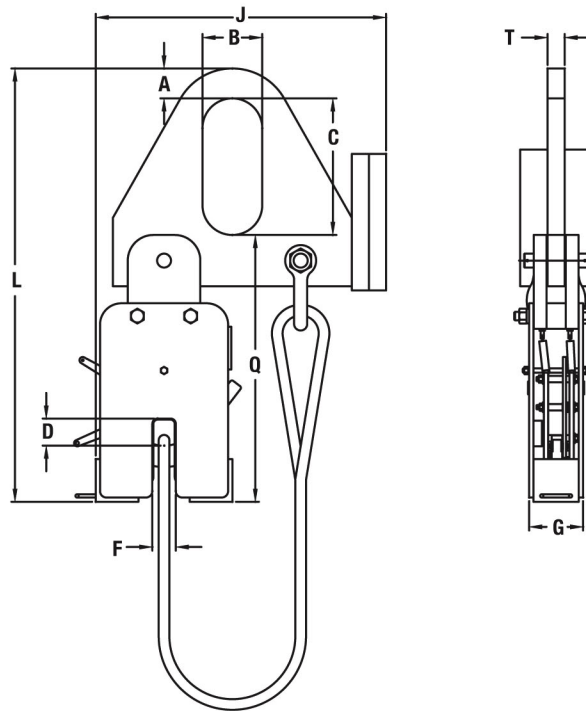

擴大吊重能力-籃型栓吊 Extended Capacity - Basket Hitch

型號 RR-EC Model RR-EC

產品特性

PRODUCT FEATURES:

- For basket hitch only.
- Designed for rugged outdoor use.
- 20 and 30 ton capacity manual release units.
- 10 ton capacity radio controlled release units.
- Easy to use - simply rig, lift, set and release.
- Oversized bail for easy mounting on crane hook.
- Counter balanced to hang level.
- Designed and manufactured to ASME standards.

規格-擴大吊重能力手動釋放鉤頭

SPECIFICATIONS - Extended Capacity Manual Release

Model Number	Rated Cap. (tons)	Dimensions (inches)						Bail Dimensions (inches)				Weight (lbs.)
		D	F	G	J	L	Q	A	B	C	T	
RR-20-EC	20	2.25	2.12	6.30	30.81	38.00	26.50	2.50	5.00	9.00	1.50	425
RR-30-EC	30	3.00	2.75	6.30	34.00	50.75	31.25	3.50	7.00	16.00	2.00	675

規格-擴大吊重能力無線控制釋放鉤頭

SPECIFICATIONS - Extended Capacity Radio Controlled Release

Model Number	Rated Cap. (tons)	Dimensions (inches)						Bail Dimensions (inches)				Weight (lbs.)
		D	F	G	J	L	Q	A	B	C	T	
RR-10R-EC	10	1.83	1.50	5.00	30.31	31.00	22.00	2.00	4.00	7.00	1.25	275